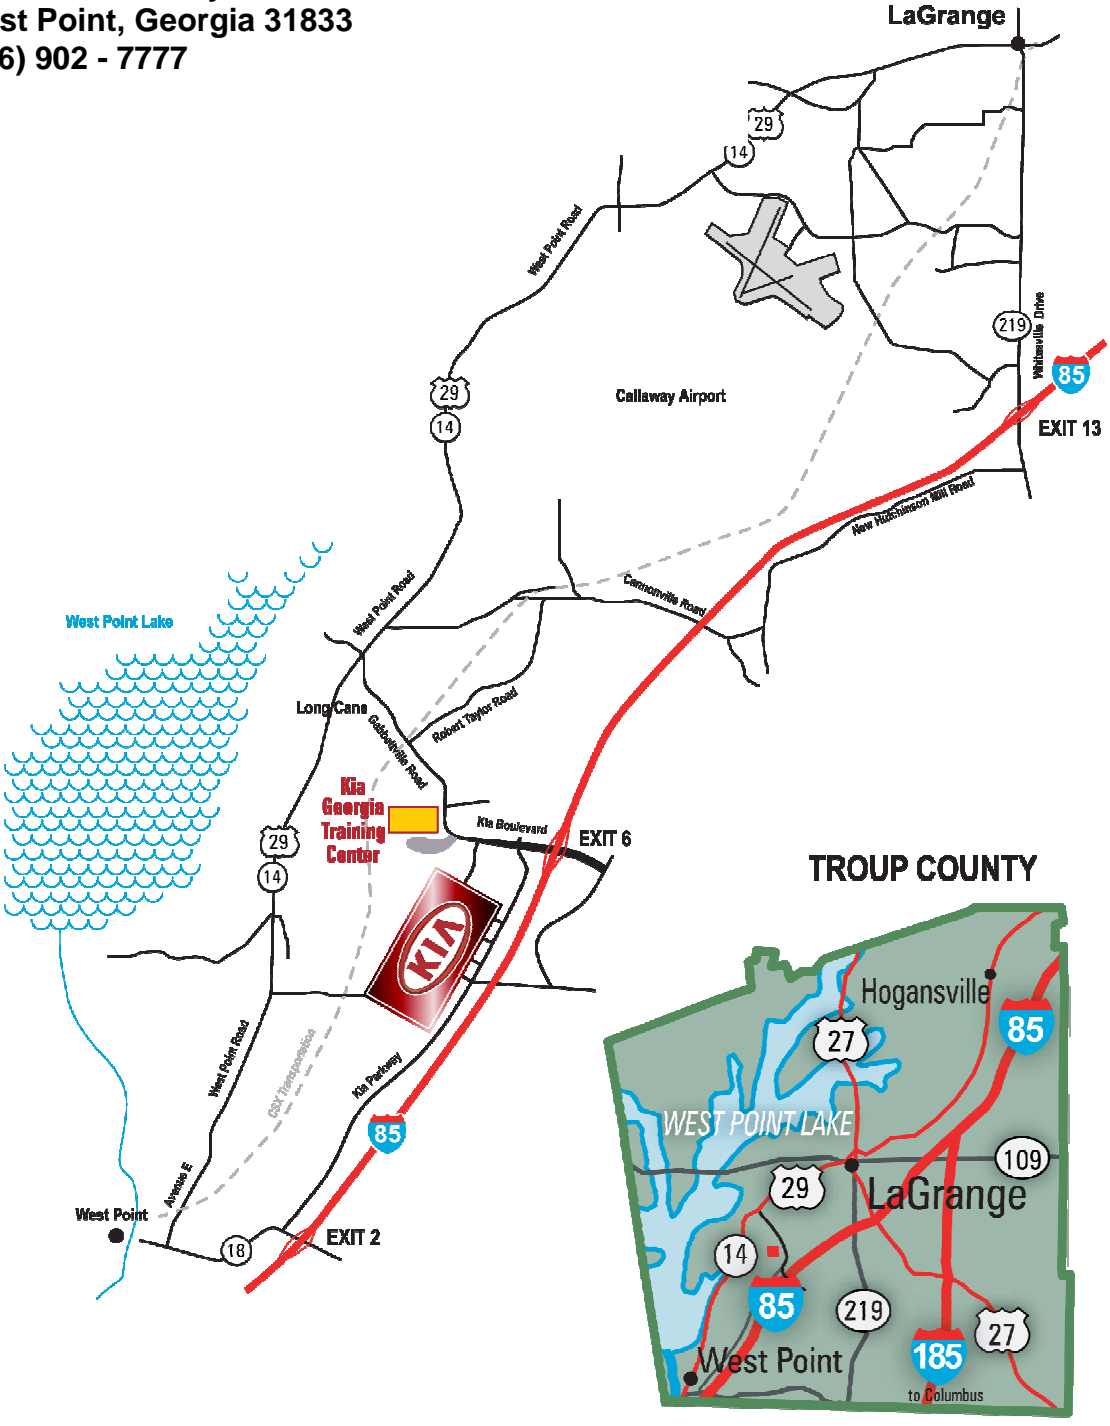

KIA MOTORS MANUFACTURING GEORGIA, INC.
Main Gate – Head Office
7777 KIA Parkway
West Point, Georgia 31833
(706) 902 - 7777

Traveling North I-85

1. Get off at Exit 6.
2. Turn left onto KIA Boulevard.
3. Turn left onto KIA Parkway.
4. KMMG Main Gate – Head Office entrance is on the right.
5. Check in at the reception desk on the 1st floor.

Traveling South I-85

1. Get off at Exit 6.
2. Turn right onto KIA Boulevard.
3. Turn left onto KIA Parkway.
4. KMMG Main Gate – Head Office entrance is on the right.
5. Check in at the reception desk on the 1st floor.